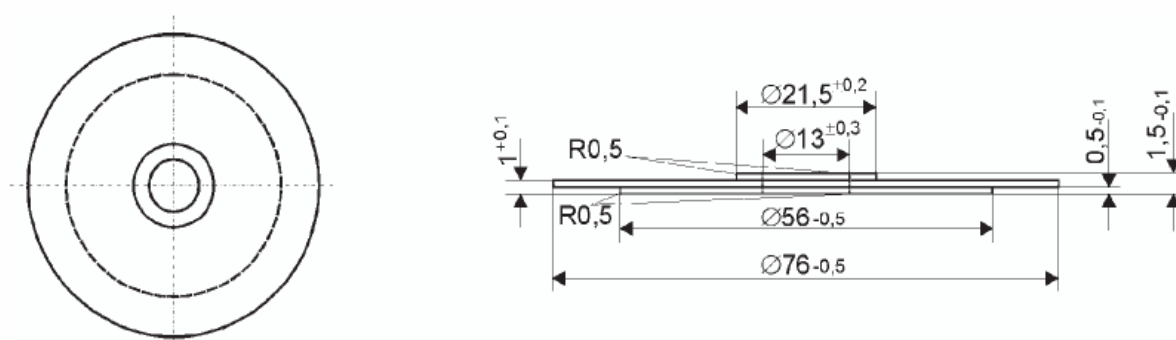

## Insulation washer for screw type Ø51mm and Ø64mm

**Ordercode: ACCISO5113**

## Insulation washer for screw type Ø77mm and Ø90mm

**Ordercode: ACCISO7713**