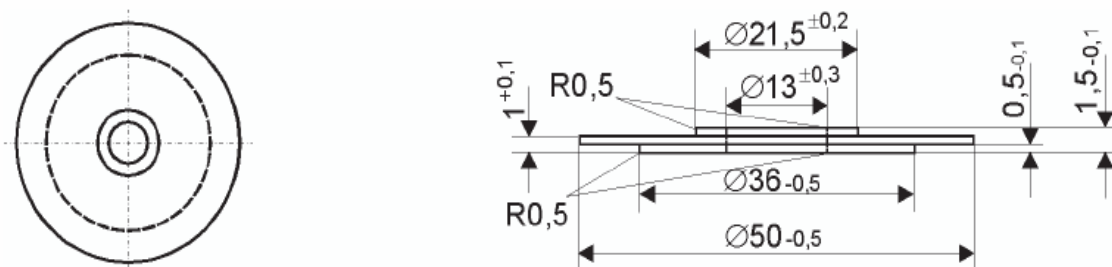

## Insulation washer for screw type Ø51mm and Ø64mm

**Ordercode: ACCISO5113**

## Insulation washer for screw type Ø77mm and Ø90mm

**Ordercode: ACCISO7713**